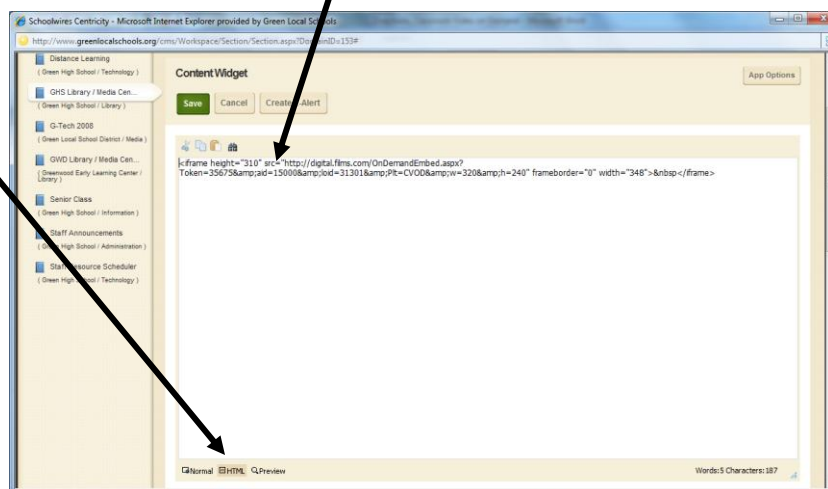

<http://streaming.factsonfile.com/>

Link also on Green High School library home page under *Databases*.

Username: *green*
Password: *bulldogs*

If you'd like to embed your video in your webpage click *Embed this Video* and then copy the *Embed Code*.

Go to the site manager of your website and the page you would like to insert the video. Click on the *HTML* tab and copy and paste the Embed Code into the text box. Save.

When the link is clicked the login box for *Classroom Video* will show. Use the username and password and the video linked will appear.