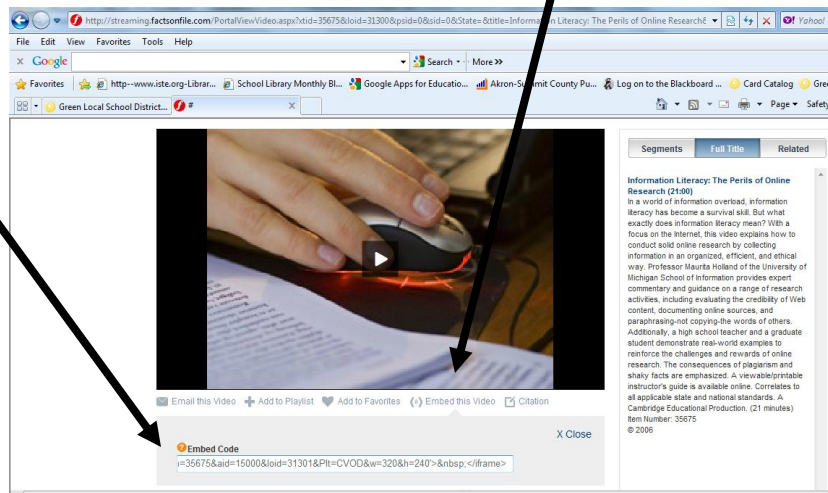

<http://streaming.factsonfile.com/>

Link also on Green High School library home page under *Databases*.

Username: *green*
Password: *bulldogs*

If you'd like to embed your video in your webpage click *Embed this Video* and then copy the *Embed Code*.

Go to the site manager of your website and the page you would like to insert the video. Click on the *HTML* tab and copy and paste the Embed Code into the text box. Save.

When the link is clicked the login box for *Classroom Video* will show. Use the username and password and the video linked will appear.